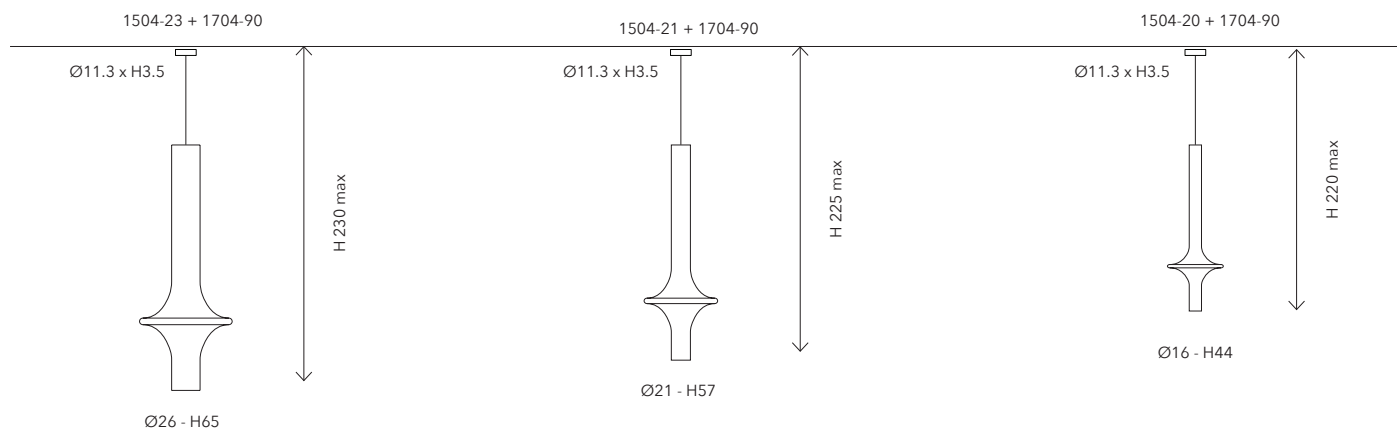

Materials: Metallo / Metal

Input Current: 350 mA

Source: LED 4W - CRI=90

Color Temperature: 3000K / 2700K

Lumen: Trasparent 370lm - fumè 230lm / trasparente 333lm - fumè 207lm

Cable RAL 7013

Rosoni / Canopies

Mounting: incasso / recessed

Environment: Indoor - IP20

Materials: Metallo / Metal

Voltage: 24Vdc

NOTE:

Remote driver not included

lampade installabili su piastre type B o Rosone Barra type X
lamps installable on plates type B or Bar canopy type X